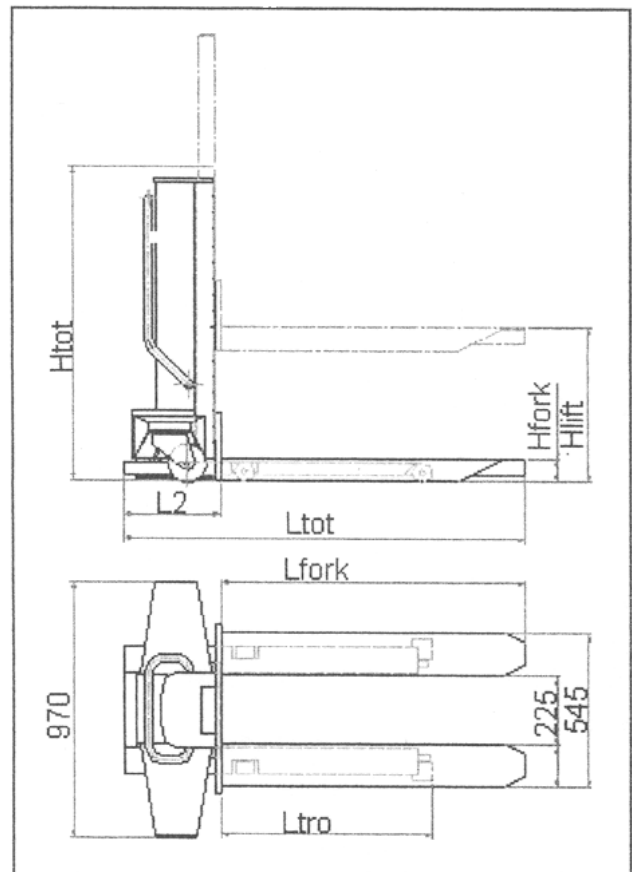

Battery/Hydraulic power ensures reliable, low cost and efficient operation.

MODEL			A500/730	A500/110
Lifting capacity	(kg)		500	500
Lifting movement	(mm)	Hlift	730	1100
Height	(mm)	Htot	1110	1530
Length	(mm)	Ltot	1560	1560
Width	(mm)		970	970
Height of fork/lowered	(mm)	Hfork	88	88
Length of fork	(mm)	Lfork	1150	1150
Length of trolley	(mm)	Ltro	700	700
Lifting speed	(m/s)		0.05	0.05
Lowering speed	(m/s)		0.15	0.15
Motor power	(kw)		0.8	1.2
Battery (Ah/12V)			12V/60Ah	12V/60Ah
Weight (incl. battery)	(kg)		230	260